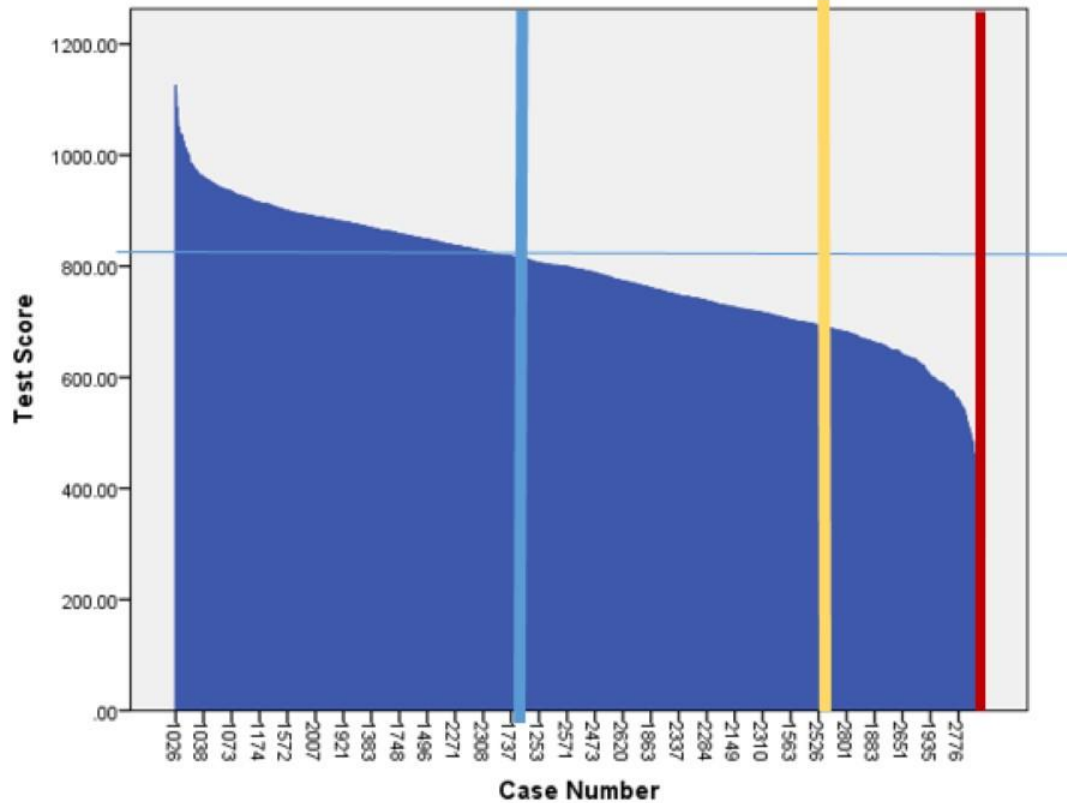

Screening Report – District Benchmark 2017/2018

STAR Reading Scale Scores for Grade 9

Benchmark

Cutoff

		Frequency	Percent	Valid Percent	Cumulative Percent
Valid	1-At/Above Benchmark	785	42.3	42.3	42.3
	2-Nearing Benchmark	379	20.4	20.4	62.7
	3-Below Benchmark	693	37.3	37.3	100.0
	Total	1857	100.0	100.0	

Screening Report – District Grade Equivalency 2017/2018

STAR Math Scale Scores for Grade 9

Grade Equivalency

cutoffm

		Frequency	Percent	Valid Percent	Cumulative Percent
Valid	1-At/Above Benchmark	636	44.0	44.0	44.0
	2-Nearing Benchmark	484	33.5	33.5	77.6
	3-Below Benchmark	324	22.4	22.4	100.0
	Total	1444	100.0	100.0	