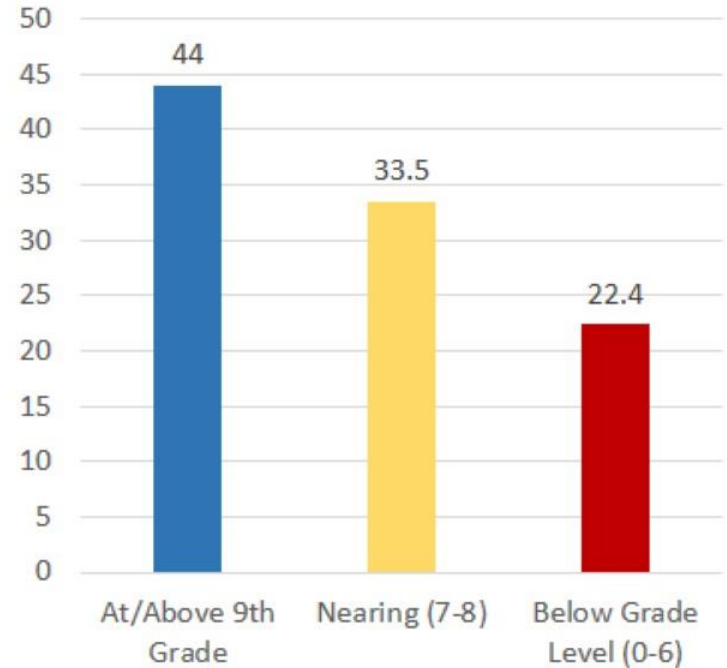

Screening Report – District Benchmark 2017/2018

STAR Reading Scale Scores for Grade 9

Benchmark

Cutoff

		Frequency	Percent	Valid Percent	Cumulative Percent
Valid	1-At/Above Benchmark	785	42.3	42.3	42.3
	2-Nearing Benchmark	379	20.4	20.4	62.7
	3-Below Benchmark	693	37.3	37.3	100.0
	Total	1857	100.0	100.0	

Screening Report – District Grade Equivalency 2017/2018

STAR Math Scale Scores for Grade 9

Grade Equivalency

cutoffm

		Frequency	Percent	Valid Percent	Cumulative Percent
Valid	1-At/Above Benchmark	636	44.0	44.0	44.0
	2-Nearing Benchmark	484	33.5	33.5	77.6
	3-Below Benchmark	324	22.4	22.4	100.0
	Total	1444	100.0	100.0	