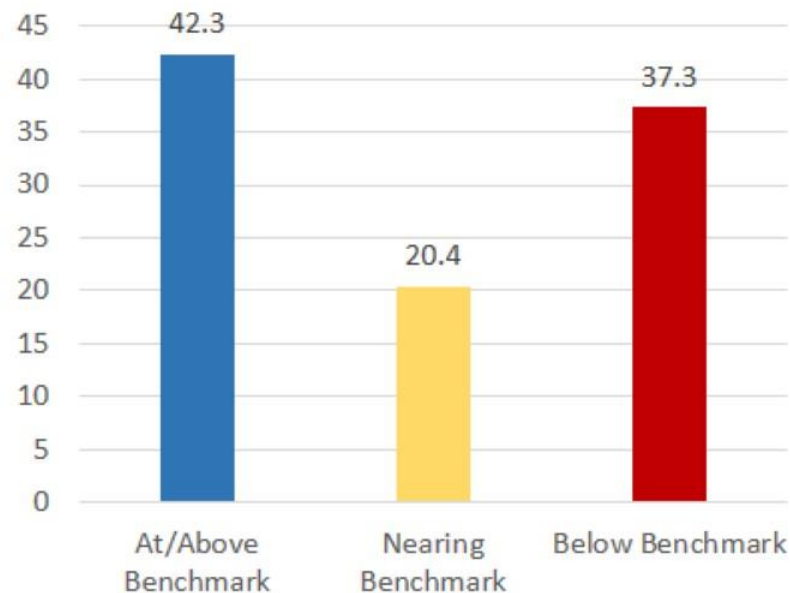

Screening Report – District Benchmark 2017/2018

STAR Reading Scale Scores for Grade 9

Benchmark

Cutoff

		Frequency	Percent	Valid Percent	Cumulative Percent
Valid	1-At/Above Benchmark	785	42.3	42.3	42.3
	2-Nearing Benchmark	379	20.4	20.4	62.7
	3-Below Benchmark	693	37.3	37.3	100.0
	Total	1857	100.0	100.0	

Screening Report – District Grade Equivalency 2017/2018

STAR Math Scale Scores for Grade 9

Grade Equivalency

cutoffm

		Frequency	Percent	Valid Percent	Cumulative Percent
Valid	1-At/Above Benchmark	636	44.0	44.0	44.0
	2-Nearing Benchmark	484	33.5	33.5	77.6
	3-Below Benchmark	324	22.4	22.4	100.0
	Total	1444	100.0	100.0	