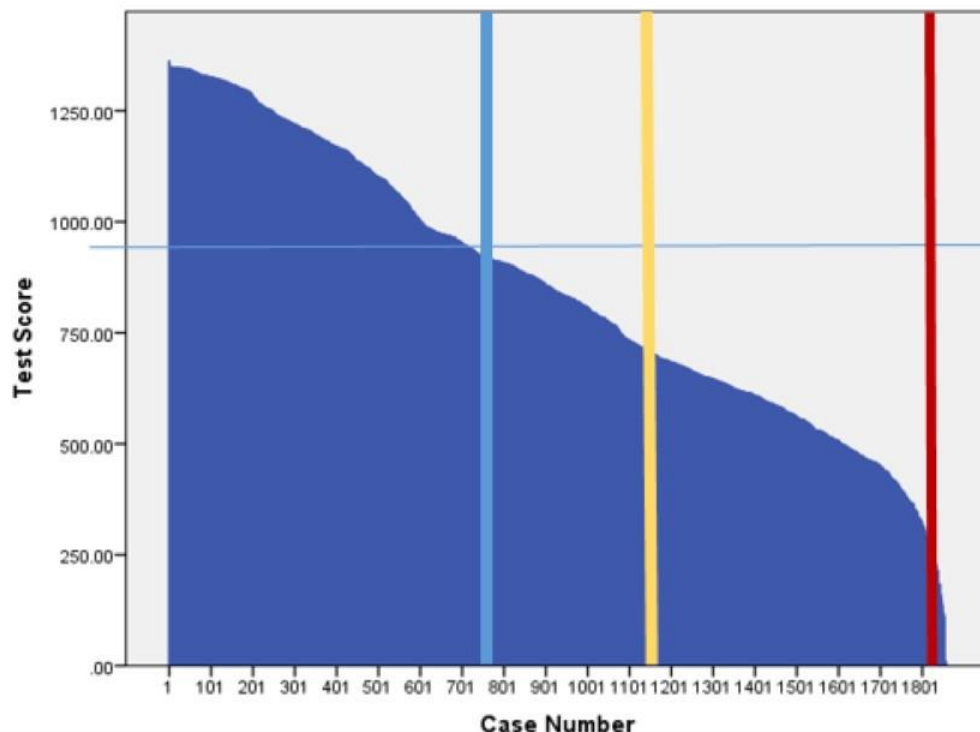

Screening Report – District Benchmark 2017/2018

STAR Reading Scale Scores for Grade 9

Benchmark

Cutoff

		Frequency	Percent	Valid Percent	Cumulative Percent
Valid	1-At/Above Benchmark	785	42.3	42.3	42.3
	2-Nearing Benchmark	379	20.4	20.4	62.7
	3-Below Benchmark	693	37.3	37.3	100.0
	Total	1857	100.0	100.0	

Screening Report – District Grade Equivalency 2017/2018

STAR Math Scale Scores for Grade 9

Grade Equivalency

cutoffm

		Frequency	Percent	Valid Percent	Cumulative Percent
Valid	1-At/Above Benchmark	636	44.0	44.0	44.0
	2-Nearing Benchmark	484	33.5	33.5	77.6
	3-Below Benchmark	324	22.4	22.4	100.0
	Total	1444	100.0	100.0	