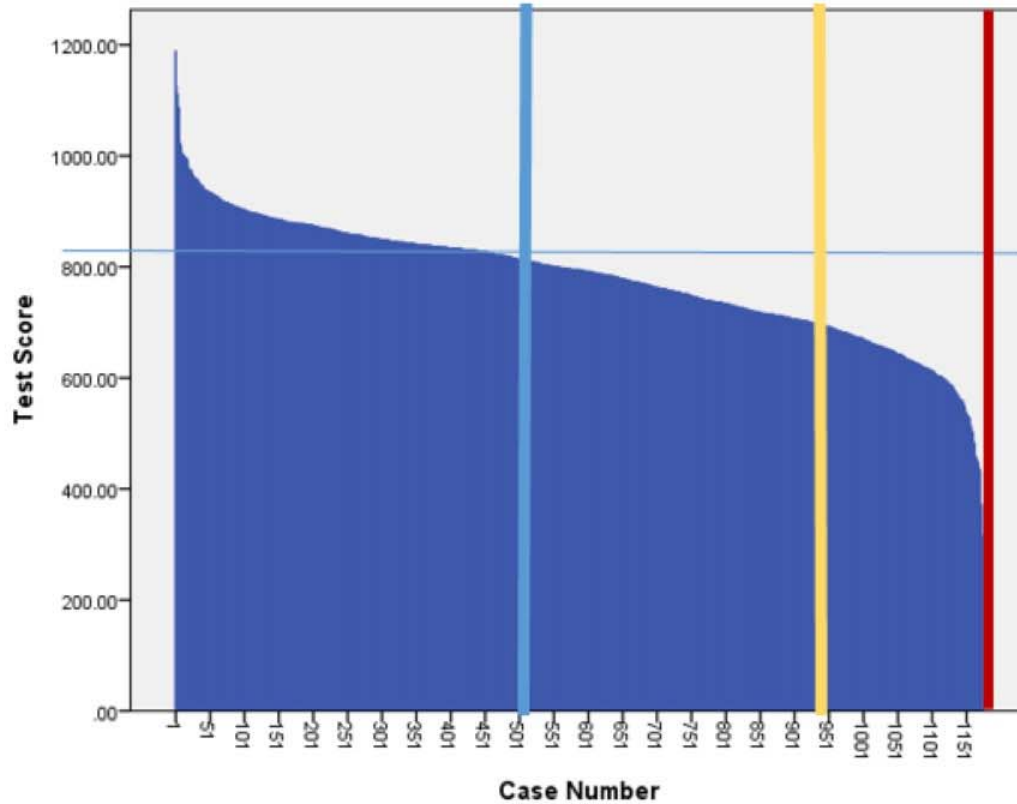

## Screening Report – District Benchmark 2016/2017 STAR Reading Scale Scores for Grade 9

**Cutoff**

		Frequency	Percent	Valid Percent	Cumulative Percent
Valid	1-At/Above Benchmark	666	40.6	40.6	40.6
	2-Nearing Benchmark	350	21.3	21.3	61.9
	3-Below Benchmark	626	38.1	38.1	100.0
	Total	1642	100.0	100.0	

## Screening Report – District Grade Equivalency 2016/2017 STAR Math Scale Scores

**cutoffm**

		Frequency	Percent	Valid Percent	Cumulative Percent
Valid	1-At/Above Benchmark	512	43.6	43.6	43.6
	2-Nearing Benchmark	412	35.1	35.1	78.7
	3-Below Benchmark	250	21.3	21.3	100.0
Total		1174	100.0	100.0	