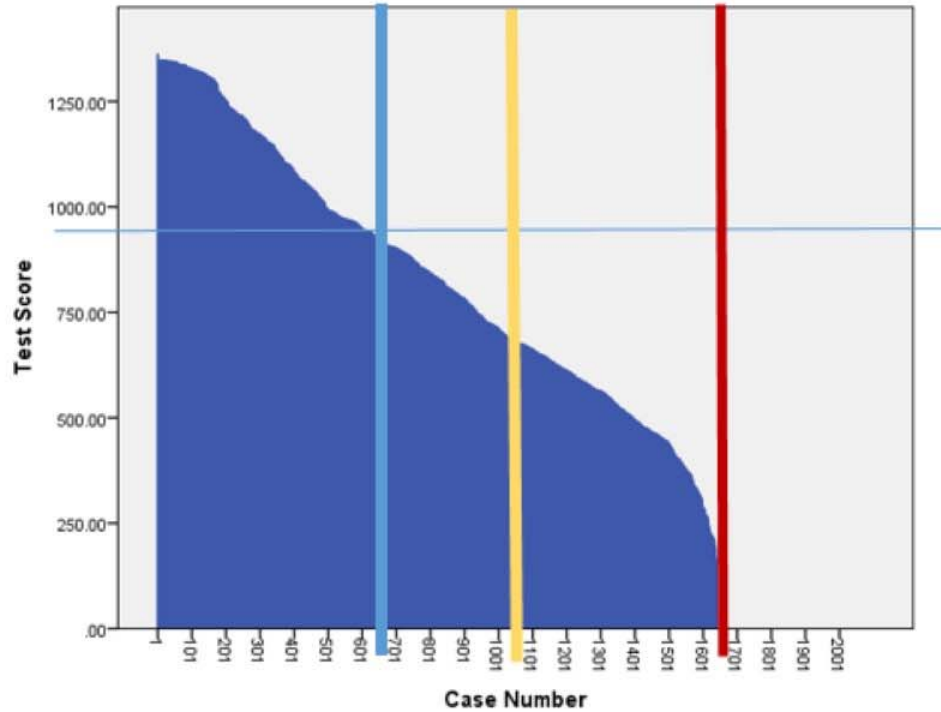

## Screening Report – District Benchmark 2016/2017 STAR Reading Scale Scores for Grade 9

**Cutoff**

		Frequency	Percent	Valid Percent	Cumulative Percent
Valid	1-At/Above Benchmark	666	40.6	40.6	40.6
	2-Nearing Benchmark	350	21.3	21.3	61.9
	3-Below Benchmark	626	38.1	38.1	100.0
	Total	1642	100.0	100.0	

## Screening Report – District Grade Equivalency 2016/2017 STAR Math Scale Scores

**cutoffm**

		Frequency	Percent	Valid Percent	Cumulative Percent
Valid	1-At/Above Benchmark	512	43.6	43.6	43.6
	2-Nearing Benchmark	412	35.1	35.1	78.7
	3-Below Benchmark	250	21.3	21.3	100.0
Total		1174	100.0	100.0	