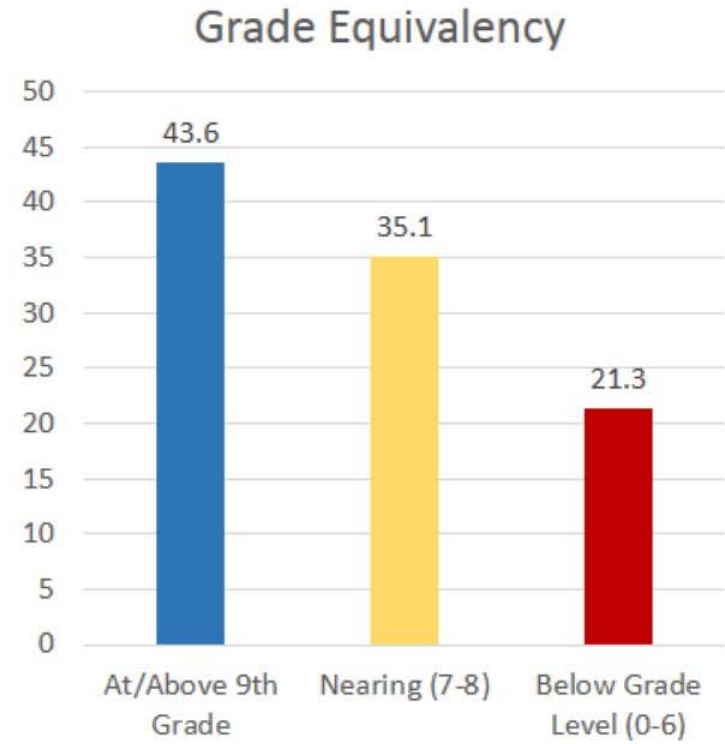

## Screening Report – District Benchmark 2016/2017 STAR Reading Scale Scores for Grade 9

**Cutoff**

		Frequency	Percent	Valid Percent	Cumulative Percent
Valid	1-At/Above Benchmark	666	40.6	40.6	40.6
	2-Nearing Benchmark	350	21.3	21.3	61.9
	3-Below Benchmark	626	38.1	38.1	100.0
	Total	1642	100.0	100.0	

## Screening Report – District Grade Equivalency 2016/2017 STAR Math Scale Scores

**cutoffm**

		Frequency	Percent	Valid Percent	Cumulative Percent
Valid	1-At/Above Benchmark	512	43.6	43.6	43.6
	2-Nearing Benchmark	412	35.1	35.1	78.7
	3-Below Benchmark	250	21.3	21.3	100.0
Total		1174	100.0	100.0	