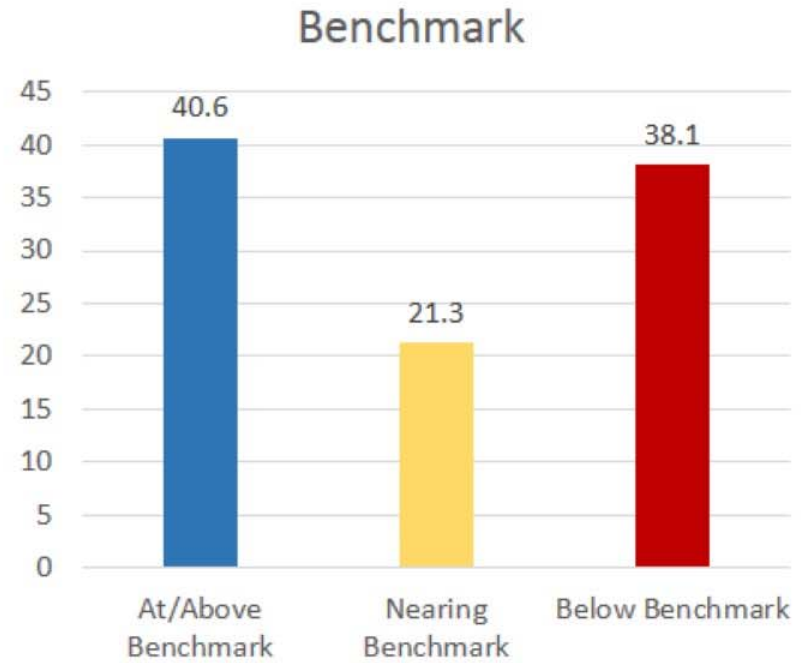

## Screening Report – District Benchmark 2016/2017 STAR Reading Scale Scores for Grade 9

**Cutoff**

		Frequency	Percent	Valid Percent	Cumulative Percent
Valid	1-At/Above Benchmark	666	40.6	40.6	40.6
	2-Nearing Benchmark	350	21.3	21.3	61.9
	3-Below Benchmark	626	38.1	38.1	100.0
	Total	1642	100.0	100.0	

## Screening Report – District Grade Equivalency 2016/2017 STAR Math Scale Scores

**cutoffm**

		Frequency	Percent	Valid Percent	Cumulative Percent
Valid	1-At/Above Benchmark	512	43.6	43.6	43.6
	2-Nearing Benchmark	412	35.1	35.1	78.7
	3-Below Benchmark	250	21.3	21.3	100.0
Total		1174	100.0	100.0	