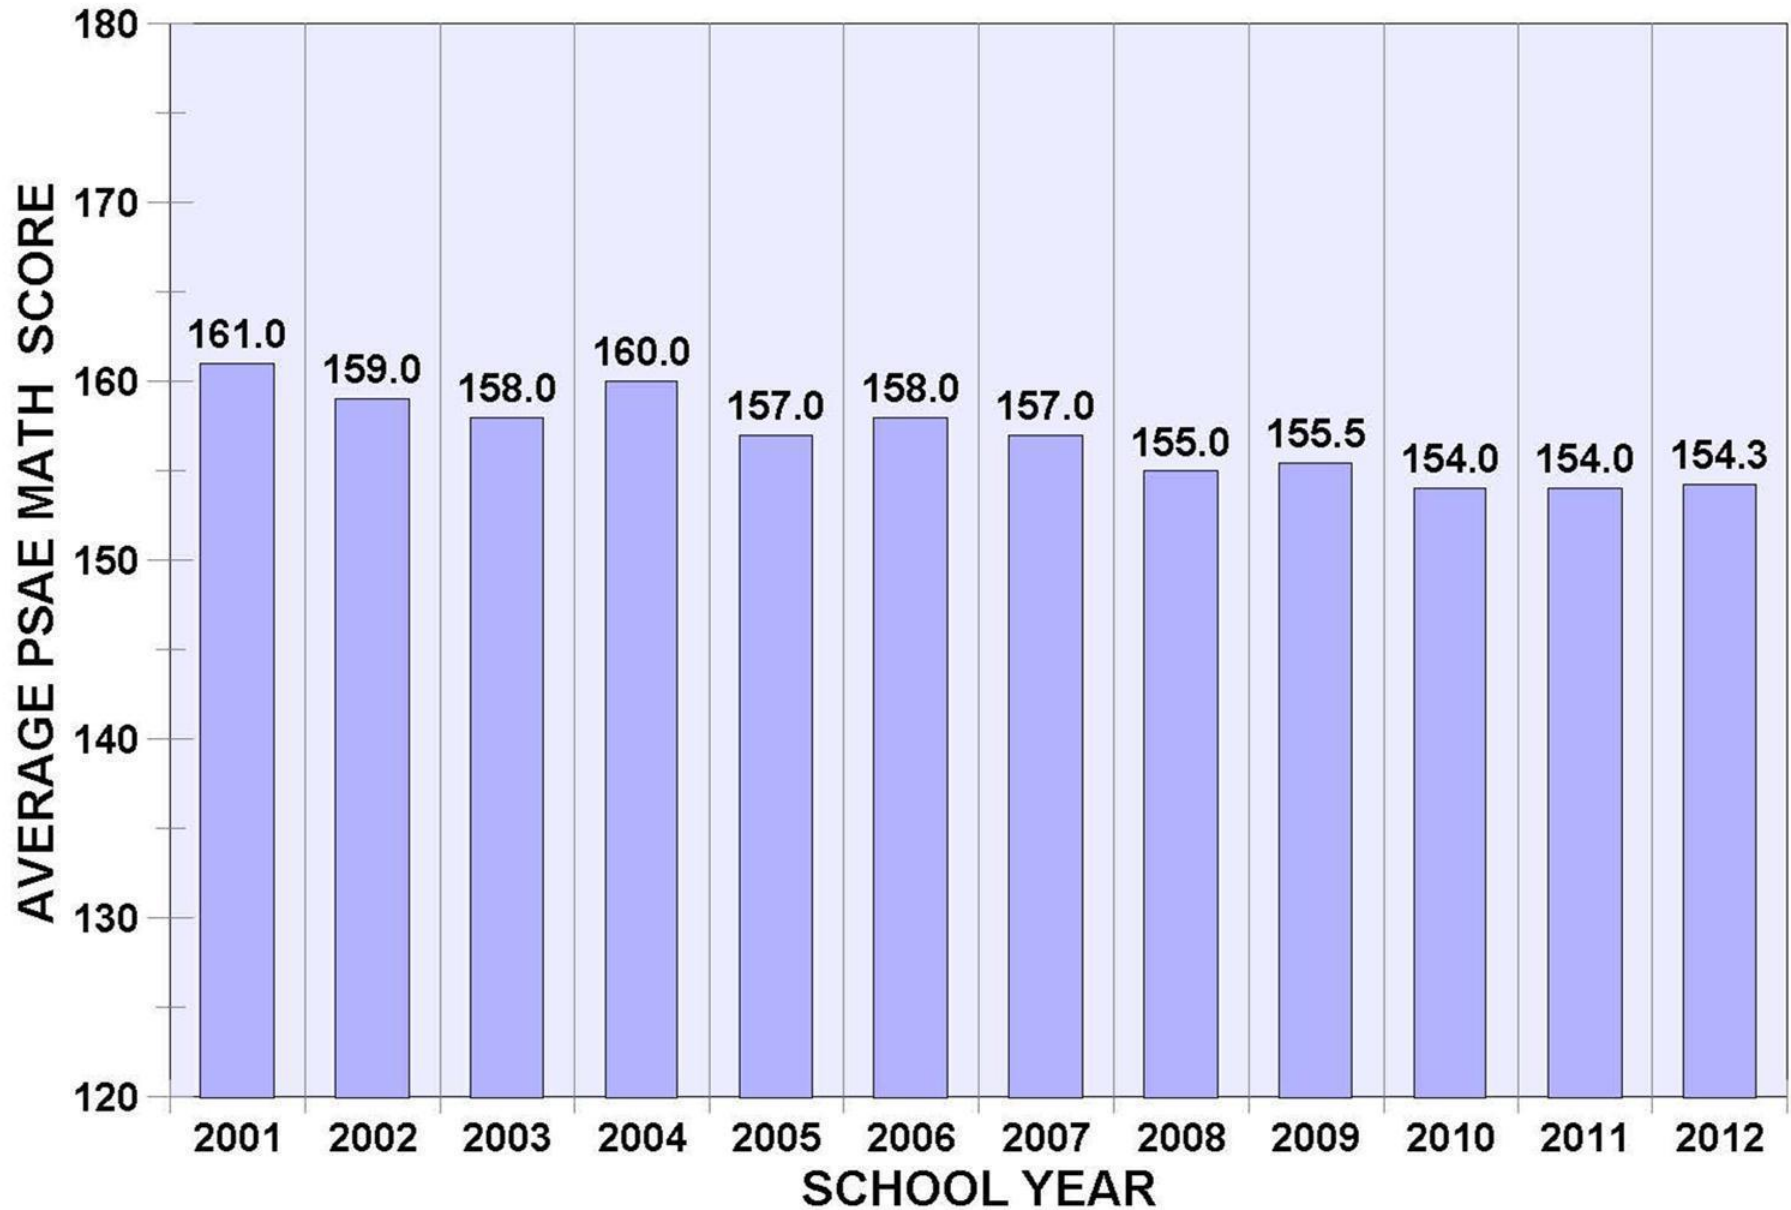

PSAE

2011-2012

AVERAGE PSAE MATH SCORE BY SCH YEAR

Junior Class

AVERAGE PSAE READING SCORE BY SCH YEAR

Junior Class

AVERAGE PSAE SCIENCE SCORE BY SCH YEAR

Junior Class