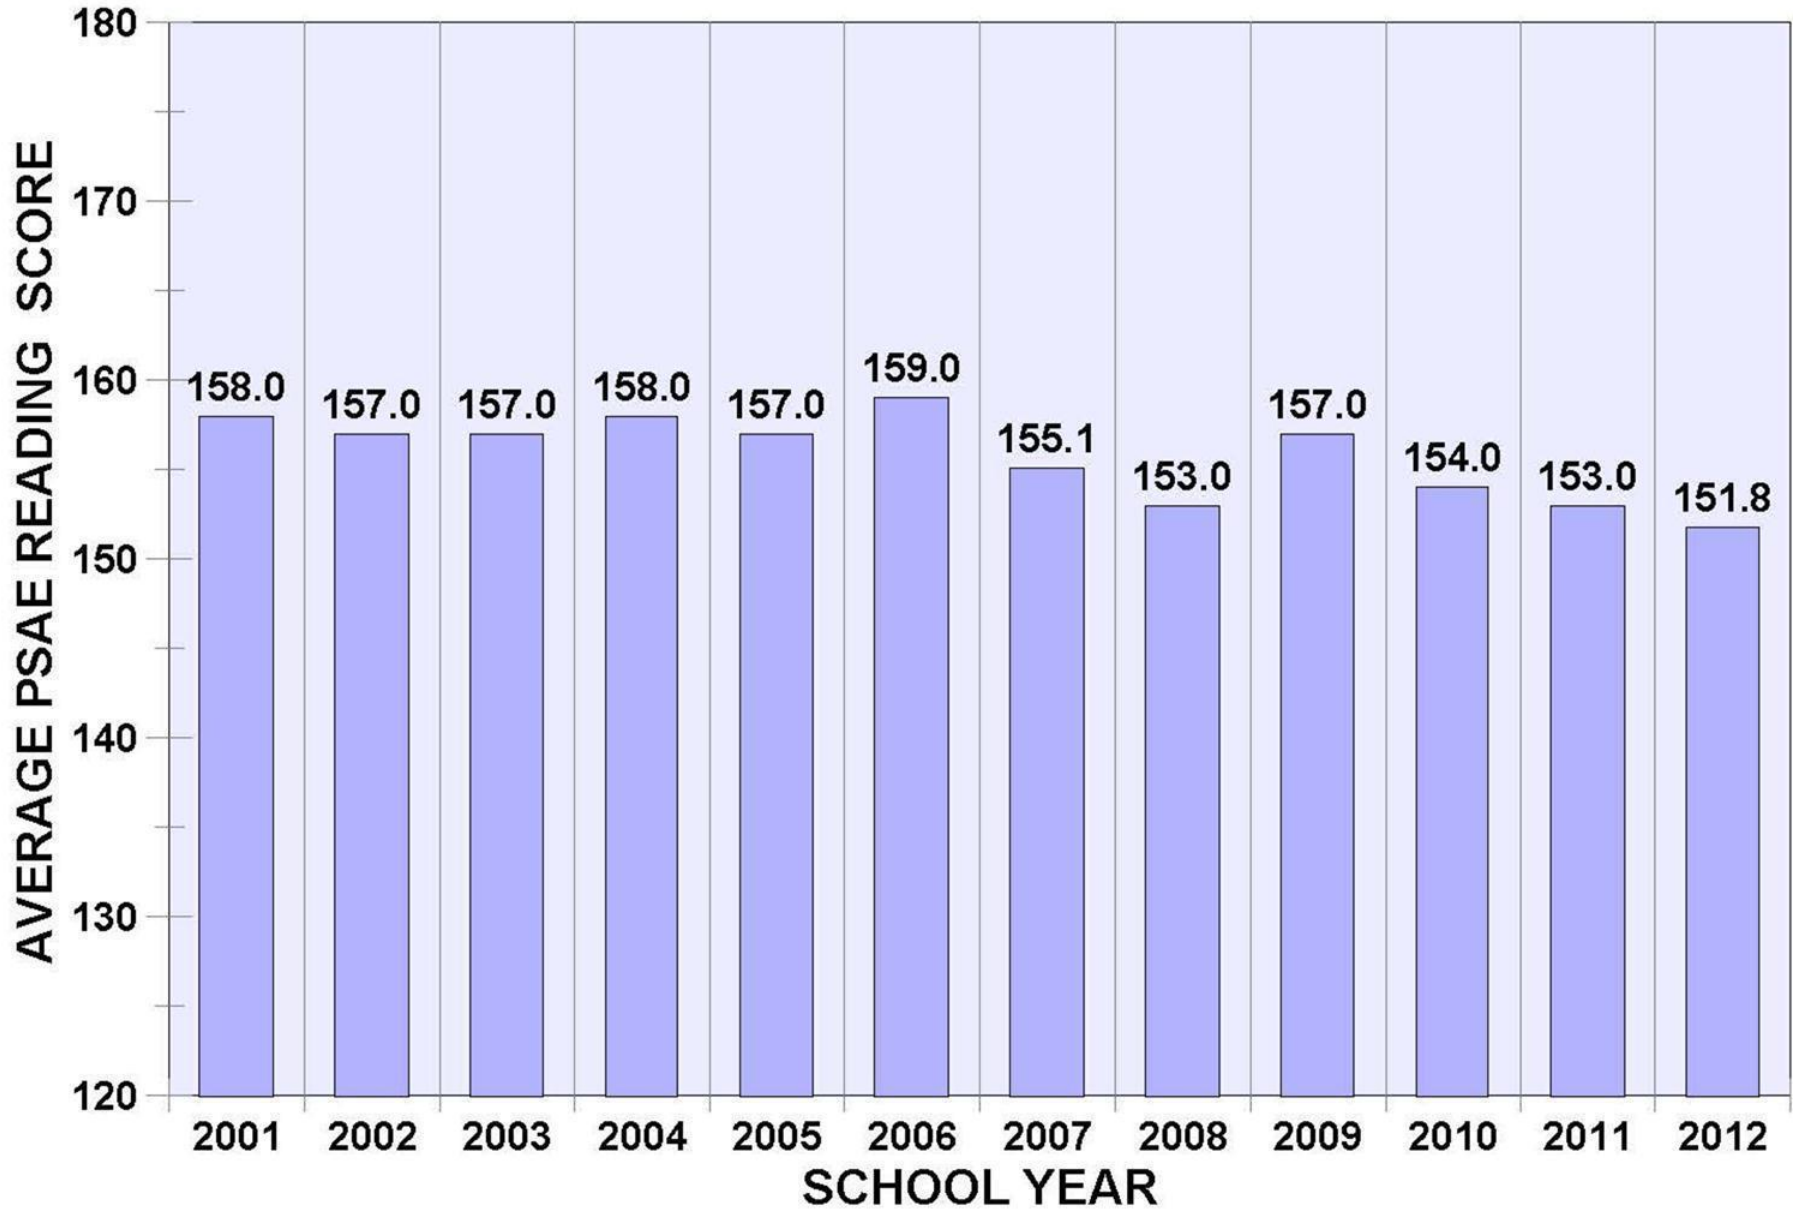

PSAE

2011-2012

AVERAGE PSAE MATH SCORE BY SCH YEAR

Junior Class

AVERAGE PSAE READING SCORE BY SCH YEAR

Junior Class

AVERAGE PSAE SCIENCE SCORE BY SCH YEAR

Junior Class