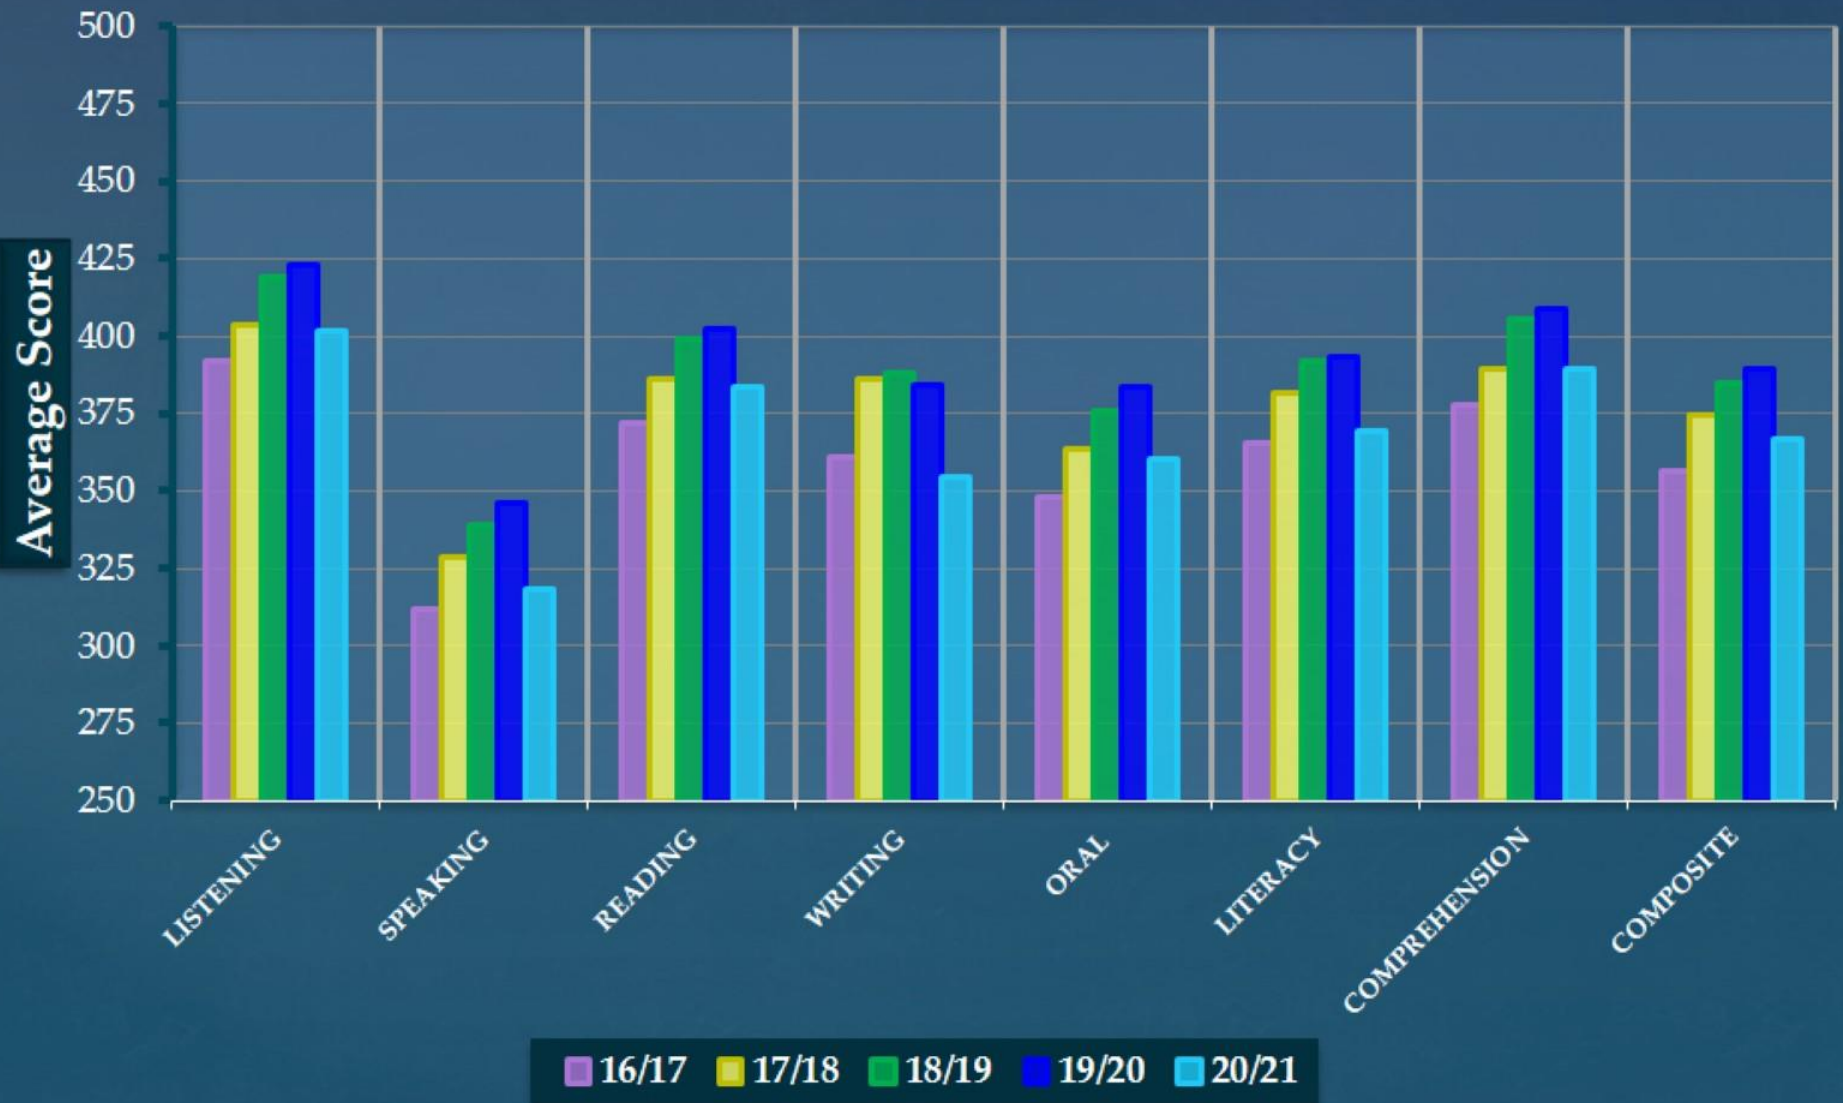

ACCESS RESULTS

{ School Year 2020-2021

Access 2021 – Score Comparison

School Year 2017-2021

Access Level

New* Students 16/17 to 20/21